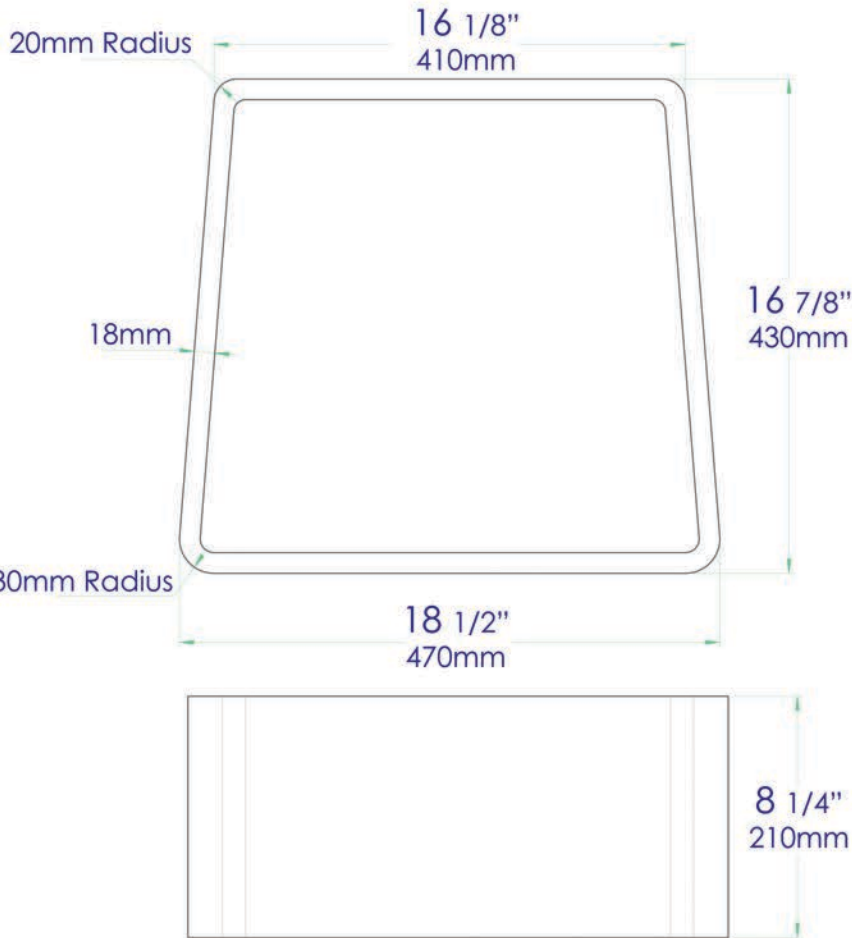

# ABST55BM

White Matte Solid Surface Resin  
Bathroom / Shower Stool

**Note:** All product dimensions are approximate and should be verified on site prior to installation.  
Visit [www.ALFIbrand.com](http://www.ALFIbrand.com) for more information.